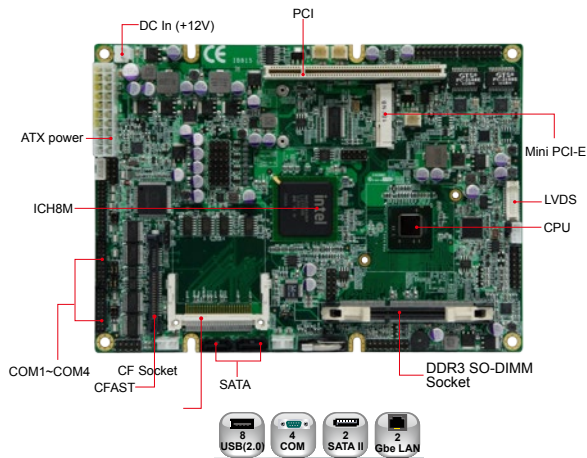

IB815

Intel® Atom™ D525 5.25" Disk-Size SBC w/ Intel® ICH8M Chipset

## Features

- Onboard Intel® Atom™ Processors D525, 1.80GHz
- 1x DDR3 SO-DIMM, Max. 4GB
- iSMART - for EuP/ErP power saving, auto-scheduler and power resume
- Supports CRT and 24-bit single channel LVDS
- Onboard dual PCI-E Gigabit LAN
- Watchdog timer, Digital I/O
- 8x USB 2.0, 4x COM, 2x SATA II
- 1x PCI, 1x Mini PCI-E

## System

CPU	Intel® Atom™ Processor D525 (1.80GHz, 1MB L2 cache)
System Memory	1x DDR3-800 SO-DIMM, Max. 4GB
System Chipset	Intel® 82801HBM I/O Controller (ICH8M)
BIOS	AMI
Watchdog Timer	256 levels
SSD	1x CFast socket 1x CF
Type II CF socket only (IB815F)	Yes
H/W Monitor	Yes
Expansion Slots	1x PCI, 1x Mini PCI-E

## LAN

Controller	Realtek RTL-8111E PCI-E Gigabit LAN
Connector	2x RJ-45 on board