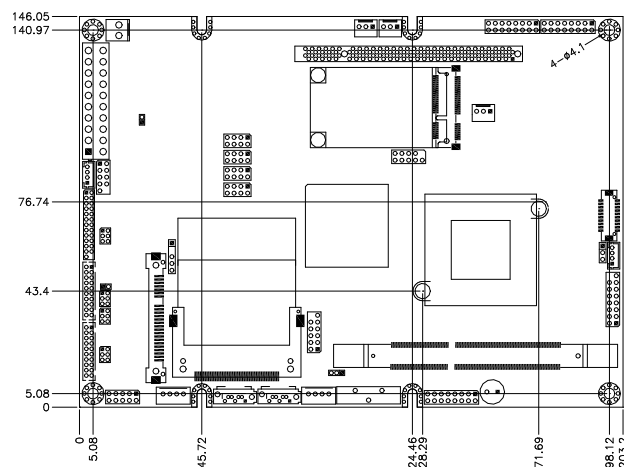

Dimensions Drawing

Remarks: 1. Specifications are subject to change without prior notice.
2. ODM/OEM is available.
3. For user's manual & datasheet download, visit www.ibase.com.tw.