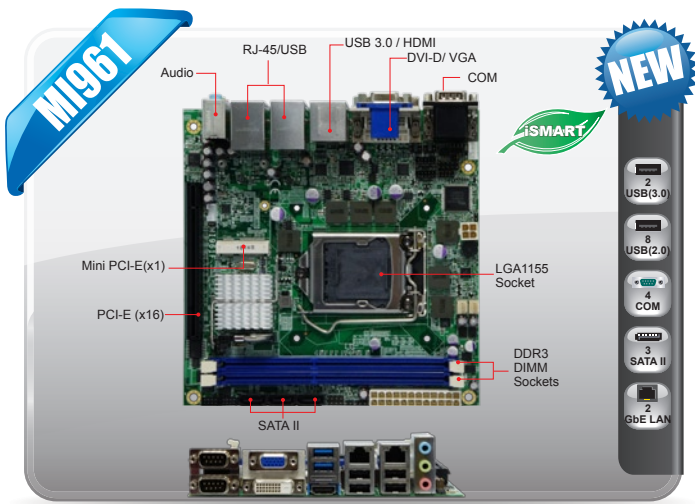

2nd Generation Intel® Core™ i7/i5/i3-Based

2nd Generation Intel® Core™ i7/i5/i3 / Pentium® / Celeron® Mini-ITX Motherboard w/ Intel® H61 PCH

Features

- Supports 2nd Generation Intel® Core™ i7/i5/i3 / Pentium® / Celeron® processors, up to 3.4GHz
- 2x DDR3 DIMM, Max. 16GB
- iSMART - for EuP/ErP power saving, auto-scheduler and power resume
- Intel® processor integrated graphics, supports HDMI, DVI-D and VGA
- Dual Gigabit LAN
- 8x USB 2.0, 2x USB 3.0, 4x COM, 3x SATA II
- 1x PCI-E(x16), 1x Mini PCI-E(x1)
- Watchdog timer, Digital I/O

Mechanical and Environmental

Dimensions	170mm x 170mm (6.7" x 6.7")
Max. Power Requirement	Intel® Core™ i7-2600 3.4GHz w/ 2x 2GB DDR3-1333 +12V: 7.66A +5V: 2.37A +3.3V: 1.18A +5VSB: 0.79A
Operating Temperature	0°C~60°C (32°F~140°F)
Storage Temperature	-20°C~80°C (-4°F~176°F)
Relative Humidity	10%~90% (non-condensing)

Ordering Information

MI961F	LGA1155 H61 Mini-ITX motherboard with HDMI, VGA and DVI-D, Dual Gigabit LAN, 3x SATA II, 1x PCI-E(16x), 1x Mini PCI-E, iSMART
--------	---

System

CPU	LGA1155 for 2nd Generation Intel® Core™ i7/i5 / i3/ Pentium®/ Celeron® processors, up to 3.4GHz
System Memory	2x DDR3 DIMM, Max. 16GB (Non-ECC)
System Chipset	Intel® H61 PCH
BIOS	AMI BIOS
Watchdog Timer	256 levels
SSD	1x mSATA via Mini PCI-E
H/W Monitor	Yes
Expansion Slots	1x PCI-E(x16) 1x Mini PCI-E(x1) - w/ USB signal (Full-Size)

Graphics

VGA Controller	2nd Generation Intel® Core™ i7/i5/i3/ Pentium®/ Celeron® processors integrated
VGA Memory	Max. Shared Memory - 1024 MB
Display Interface	Supports HDMI, DVI-D and VGA

LAN

Controller	2x Realtek RTL8111E Gigabit LAN
Connector	RJ-45 on board