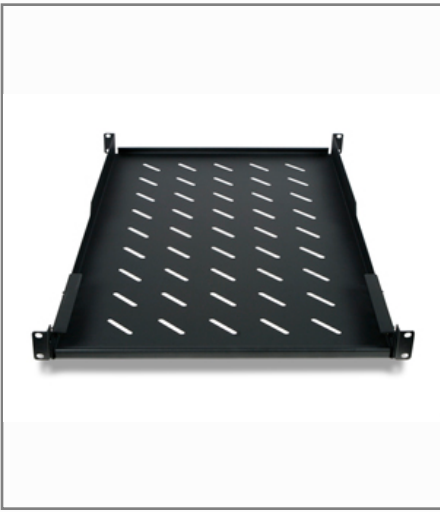

SPECIFICATION

Model Number	WA-SF96B-1U
RoHS Compliance	Yes
Form Factor	1
Color	
Loading Capacity	100 lbs
Supported Chassis Depth	
Internal Dimensions [WxHxD]	x
Dimensions [WxHxD]	19 x 1.9 x 28
Weight	13.00
Cooling	
Material	
Notes