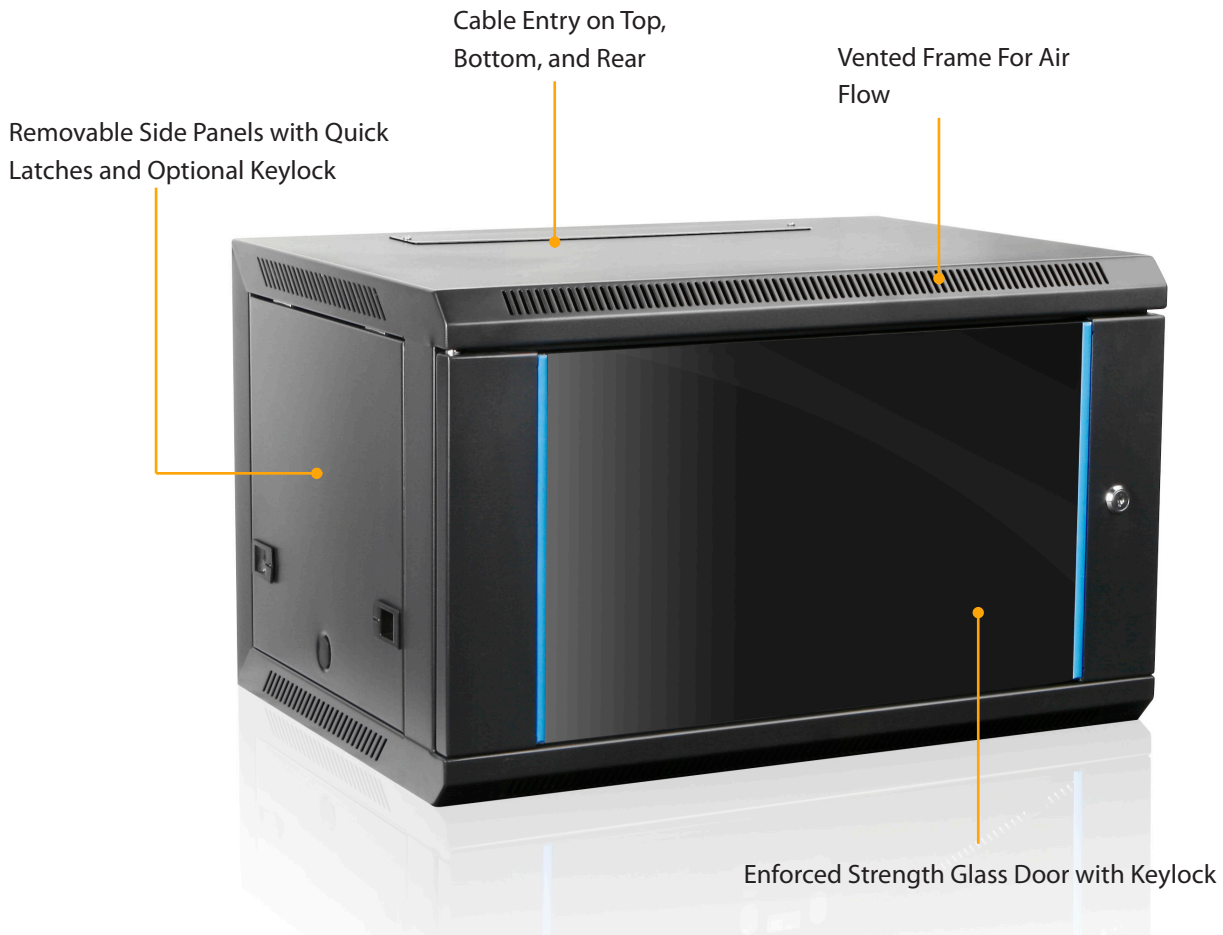

WM Series Wall-mounted Cabinet

Model No.	Form Factor	Dimension (inches)			Assembly Required?	Loading Capacity (lbs)	Door	Internal Depth	Removable Side panels	Security	Casters	Page No.
		W	H	D								
WM645B	6U	23.62	14.96	17.72	No	130	Yes	Max Depth: 16"	Yes	Key Lock	No	33
WM660B	6U	23.62	14.96	23.62	No	130	Yes	Max Depth: 22"	Yes	Key Lock	No	34
WM945B	9U	23.62	20.08	17.72	No	130	Yes	Max Depth: 16"	Yes	Key Lock	No	34
WM960B	9U	23.62	20.08	23.62	No	130	Yes	Max Depth: 22"	Yes	Key Lock	No	34
WM1260B	12U	23.62	25.00	23.62	No	130	Yes	Max Depth: 22"	Yes	Key Lock	No	34
WM1545B	15U	23.62	30.31	17.72	No	130	Yes	Max Depth: 16"	Yes	Key Lock	No	35
WM1560B	15U	23.62	30.31	23.62	No	130	Yes	Max Depth: 22"	Yes	Key Lock	No	35
WM2260B	22U	23.62	42.50	23.62	No	130	Yes	Max Depth: 22"	Yes	Key Lock	No	35