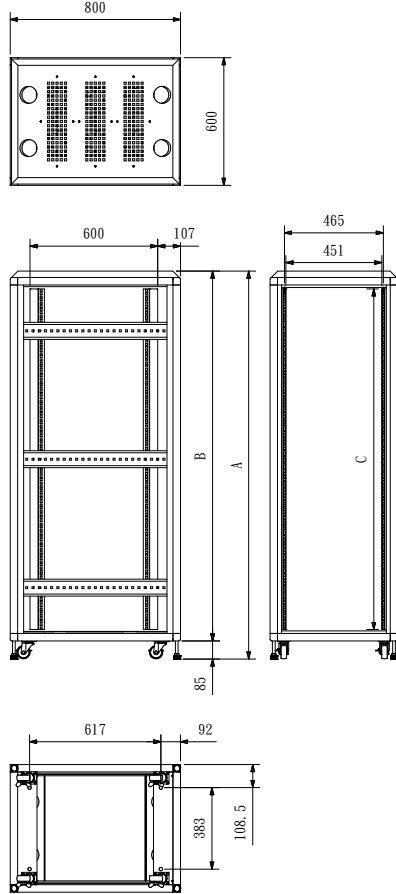

Specifications

Color	Black (RAL9011)
Material	Horizontal Rails: SPCC t:2.0mm
	Vertical Rails: SPCC t:2.0mm
	Top Panel: SPCC t:1.2mm
Internal Height	27.25"

Accessories

WA-KBR80B	1U Compact Sliding Keyboard Drawer
WA-LB80B	Cabinet Supporting Bar
WA-PD010	10 Outlet Overload Circuit Breaker Protection Power Distribution Unit
WA-PD014	14 Outlet Lightening Surge Protection Power Distribution Unit
WA-PS010	10 Outlet Power Strip
WA-PS06A	6 Outlet Power Strip
WA-SF80B	Heavy Duty Rackmount Shelf
WA-SFR80B	Heavy Duty Sliding Tray
WA-SW10-M6	Cabinet/ Rack Screw Kit
WA-SW20-M6	WA-Screws of Cabinet Cage

WX-228

22U 4-Post Open Frame Rack

Specifications	
Color	Black (RAL9011)
Material	Horizontal Rails: SPCC t:2.0mm
	Vertical Rails: SPCC t:2.0mm
	Top Panel: SPCC t:1.2mm
Internal Height	39.75"

WX-368

36U 4-Post Open Frame Rack

Specifications	
Color	Black (RAL9011)
Material	Horizontal Rails: SPCC t:2.0mm
	Vertical Rails: SPCC t:2.0mm
	Top Panel: SPCC t:1.2mm
Internal Height	64.25"

WX-428

42U 4-Post Open Frame Rack

Specifications	
Color	Black (RAL9011)
Material	Horizontal Rails: SPCC t:2.0mm
	Vertical Rails: SPCC t:2.0mm
	Top Panel: SPCC t:1.2mm
Internal Height	75"

Drawing

IstarUSA WX Series Size Table

WX-series size table				
product type	VARIABLE SIZE			Middle Depth Rail
	A(mm)	B(mm)	C(mm)	
WX-1580	889	804	667	none
WX-2280	1200	1115	978	none
WX-3680	1823	1738	1601	yes
WX-4280	2089	2004	1867	yes