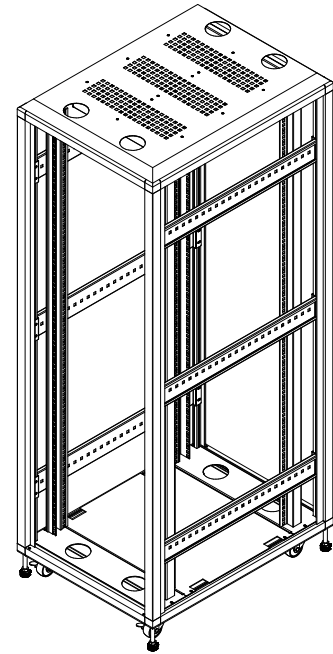

Specifications

Color	Black (RAL9011)
Material	Horizontal Rails: SPCC t:2.0mm
	Vertical Rails: SPCC t:2.0mm
	Top Panel: SPCC t:1.2mm
Internal Height	27.25"

Accessories

WA-KBR80B	1U Compact Sliding Keyboard Drawer
WA-LB80B	Cabinet Supporting Bar
WA-PD010	10 Outlet Overload Circuit Breaker Protection Power Distribution Unit
WA-PD014	14 Outlet Lightening Surge Protection Power Distribution Unit
WA-PS010	10 Outlet Power Strip
WA-PS06A	6 Outlet Power Strip
WA-SF80B	Heavy Duty Rackmount Shelf
WA-SFR80B	Heavy Duty Sliding Tray
WA-SW10-M6	Cabinet/ Rack Screw Kit
WA-SW20-M6	WA-Screws of Cabinet Cage

WX-228

22U 4-Post Open Frame Rack

Specifications	
Color	Black (RAL9011)
Material	Horizontal Rails: SPCC t:2.0mm
	Vertical Rails: SPCC t:2.0mm
	Top Panel: SPCC t:1.2mm
Internal Height	39.75"

WX-368

36U 4-Post Open Frame Rack

Specifications	
Color	Black (RAL9011)
Material	Horizontal Rails: SPCC t:2.0mm
	Vertical Rails: SPCC t:2.0mm
	Top Panel: SPCC t:1.2mm
Internal Height	64.25"

WX-428

42U 4-Post Open Frame Rack

Specifications	
Color	Black (RAL9011)
Material	Horizontal Rails: SPCC t:2.0mm
	Vertical Rails: SPCC t:2.0mm
	Top Panel: SPCC t:1.2mm
Internal Height	75"

Drawing

IstarUSA WX Series Size Table

WX-series size table				
product type	VARIABLE SIZE			Middle Depth Rail
	A(mm)	B(mm)	C(mm)	
WX-1580	889	804	667	none
WX-2280	1200	1115	978	none
WX-3680	1823	1738	1601	yes
WX-4280	2089	2004	1867	yes