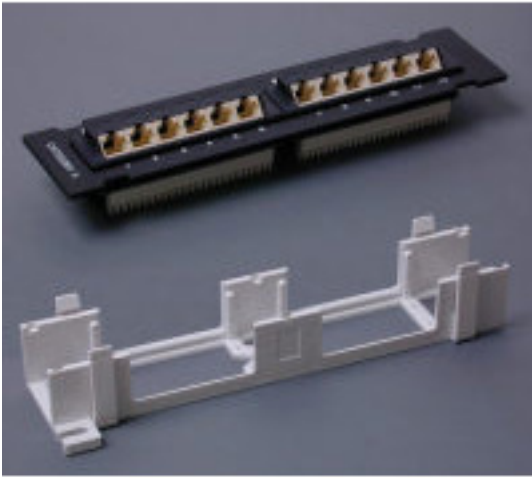

## 12-port Patch Panel AT&T 110 A+B - 45 degree

StarTech ID: PANEL4512

StarTech.com has all of the hard-to-find computer parts you need to get any job finished. The StarTech.com PANEL4512 is a 12-port Category 5e patch panel (45 degree type) with T568A & T568B wiring. StarTech.com is the source for perfect solutions for any LAN application.