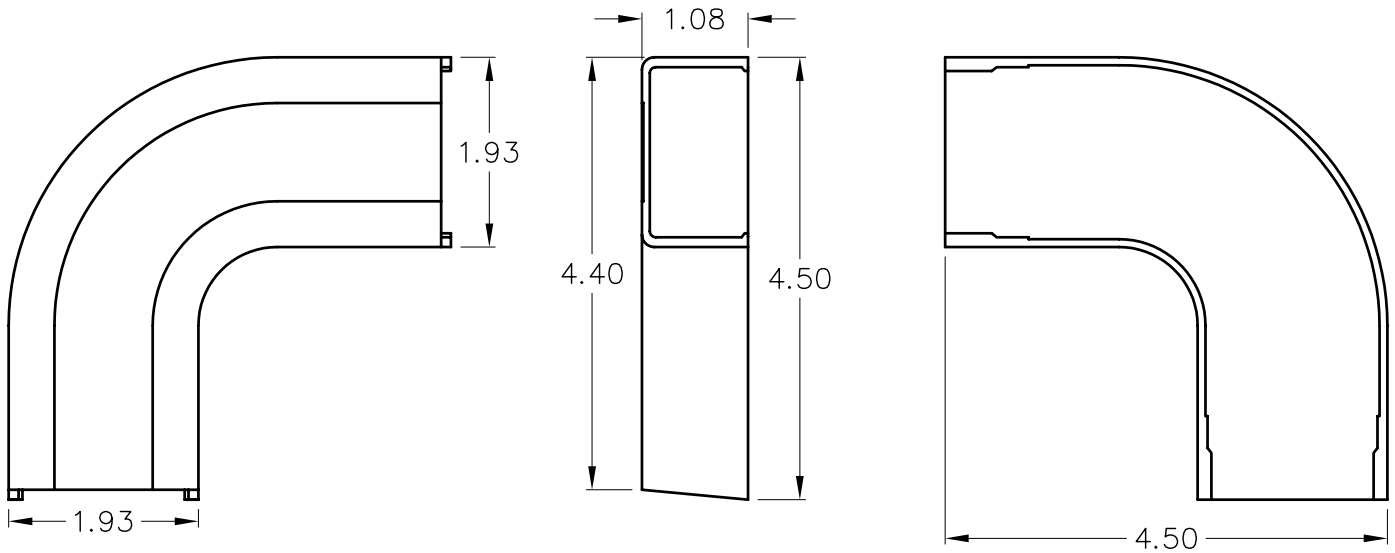

1 3/4" 90° Flat Elbow

PRODUCT SPECIFICATION

Package includes:

A. 1 3/4" Flat Elbow, 10 pcs

Features and Benefits:

- Designed to allow left and right turns
- Accommodates ICRW13SR and ICRW138R 1 3/4"W x 1"H raceway sections
- Available in ivory and white

FLAT ELBOW, 1 3/4", 10 PK

ITEM NO. ICRW13EOXX

REV. A

DWG NO. PSRW13E000

PAGE NO. 1

CUSTOMER CARE / TECHNICAL SUPPORT * CSR@ICC.COM / 888-ASK-4-ICC (275-4422) * 16800 Edwards Road, Cerritos, CA 90703 * Phone 562-356-3111 * Fax 562-356-3100 * www.icc.com

NOTE: UNLESS OTHERWISE SPECIFIED

1. MATERIAL: HIGH IMPACT STYRENE
2. COLOR: XX: IV-IVORY & WH-WHITE

FLAT ELBOW, 1 3/4", 10 PK

ITEM NO.	ICRW13EOXX
DWG NO.	PSRW13EO00

REV.	A
PAGE NO.	2

CUSTOMER CARE / TECHNICAL SUPPORT * CSR@ICC.COM / 888-ASK-4-ICC (275-4422) * 16800 Edwards Road, Cerritos, CA 90703 * Phone 562-356-3111 * Fax 562-356-3100 * www.icc.com