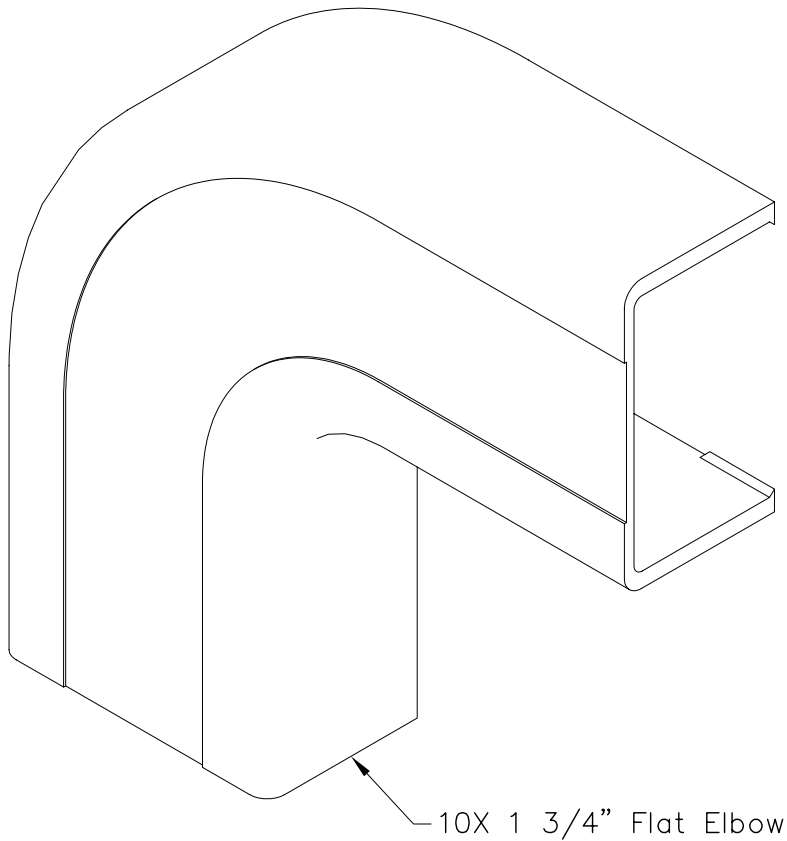

1 3/4" 90° Flat Elbow

PRODUCT SPECIFICATION

Package includes:

A. 1 3/4" Flat Elbow, 10 pcs

Features and Benefits:

- Designed to allow left and right turns
- Accommodates ICRW13SR and ICRW138R 1 3/4"W x 1"H raceway sections
- Available in ivory and white

FLAT ELBOW, 1 3/4", 10 PK

ITEM NO. ICRW13EOXX

REV. A

DWG NO. PSRW13E000

PAGE NO. 1

CUSTOMER CARE / TECHNICAL SUPPORT * CSR@ICC.COM / 888-ASK-4-ICC (275-4422) * 16800 Edwards Road, Cerritos, CA 90703 * Phone 562-356-3111 * Fax 562-356-3100 * www.icc.com

NOTE: UNLESS OTHERWISE SPECIFIED

1. MATERIAL: HIGH IMPACT STYRENE
2. COLOR: XX: IV-IVORY & WH-WHITE

FLAT ELBOW, 1 3/4", 10 PK

ITEM NO.	ICRW13EOXX
DWG NO.	PSRW13EO00

REV.	A
PAGE NO.	2

CUSTOMER CARE / TECHNICAL SUPPORT * CSR@ICC.COM / 888-ASK-4-ICC (275-4422) * 16800 Edwards Road, Cerritos, CA 90703 * Phone 562-356-3111 * Fax 562-356-3100 * www.icc.com