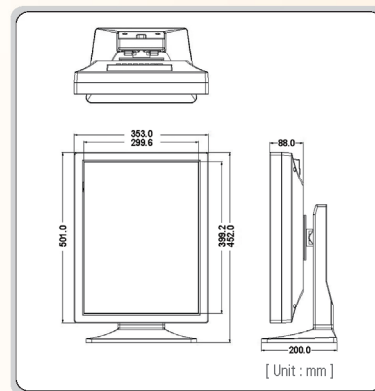

### FEATURES

- 19.6" a-Si Grayscale TFT LCD
- 1.9 Mega Pixels - 1600 X 1200
- Luminance - 900 cd/m<sup>2</sup> (Typical)
- Contrast ratio - 600 :1 (Typical)
- 7 Preset Brightness Levels
- Digital 10 bit / Built-in 10 bit LUT
- Wide Viewing Angle - 170°(H), 170°(V)
- Portrait / Landscape
- Built-in Sensors
- USB (1 Up, 2 Down) / DDC

Dimensions

Grayscale Display