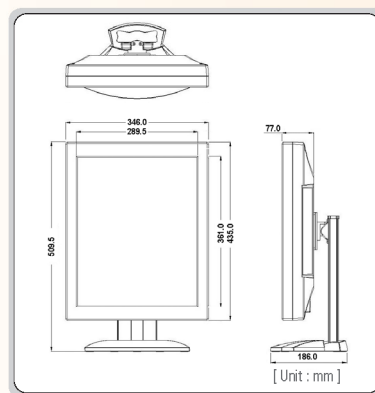

### FEATURES

- 18.1" a-Si Grayscale TFT LCD
- 1.3 Mega Pixels - 1280 X 1024
- Luminance - 700 cd/m<sup>2</sup> (Typical)
- Contrast ratio - 550 :1 (Typical)
- 7 Preset Brightness Levels
- Digital 8 bit / Built-in 10 bit LUT
- Wide Viewing Angle - 170°(H), 170°(V)
- Portrait / Landscape
- Digital 8 bit / Analog / Video
- DDC

Dimensions

Grayscale Display