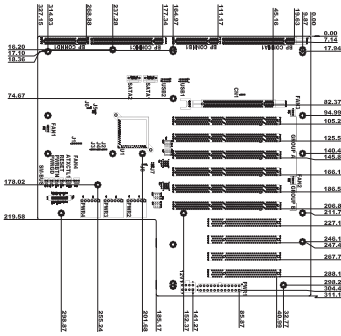

## PXE-9S2-R10

Mounting holes compatible with PCI-14S

**New**

### Ordering Information

PXE-9S2-R10	9-slot PICMG 1.3 backplane, 1 PCIe x16 w/ x16 slots, 3 PCIe x4 w/ x16 slots, 4 PCI, RoHS
RACK-305G	4U 14-slot full-size rack-mount chassis
RACK-360G	4U 14-slot full-size rack-mount chassis
RACK-3000G	4U 14-slot full-size rack-mount chassis

## PXE-12S-R10

Mounting holes compatible with PCI-14S

(PCIe to PCI-X Bridge)

### Ordering Information

PXE-19S-R40	19-slot backplane with one PCIe x16 slot, one PCIe x1 slot and sixteen PCI slots
-------------	--