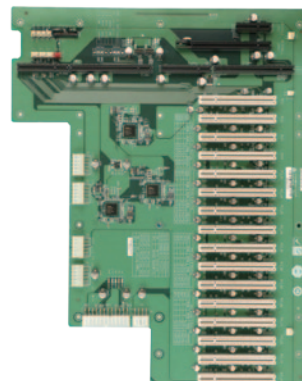

## PXE-9S2-R10

Mounting holes compatible with PCI-14S

**New**

## PXE-19S-R40

Mounting holes compatible with PCI-19S

(PCIe to PCI Bridge)

### Ordering Information

PXE-19S-R40	19-slot backplane with one PCIe x16 slot, one PCIe x1 slot and sixteen PCI slots
-------------	--

## PXE-19S2-R10

Mounting holes compatible with PCI-19S

(PCIe to PCI Bridge)