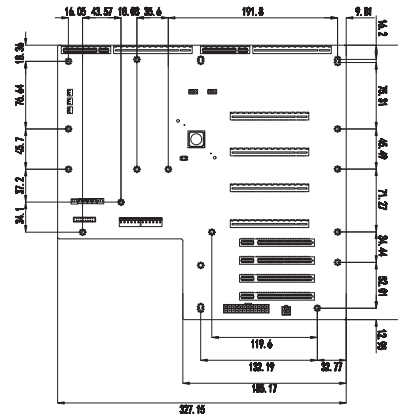

## PXE-9S2-R10

Mounting holes compatible with PCI-14S

**New**

### Ordering Information

PXE-9S2-R10	9-slot PICMG 1.3 backplane, 1 PCIe x16 w/ x16 slots, 3 PCIe x4 w/ x16 slots, 4 PCI, RoHS
RACK-305G	4U 14-slot full-size rack-mount chassis
RACK-360G	4U 14-slot full-size rack-mount chassis
RACK-3000G	4U 14-slot full-size rack-mount chassis

## PXE-12S-R10

Mounting holes compatible with PCI-14S

(PCIe to PCI-X Bridge)

### Ordering Information

PXE-19S-R40	19-slot backplane with one PCIe x16 slot, one PCIe x1 slot and sixteen PCI slots
-------------	--