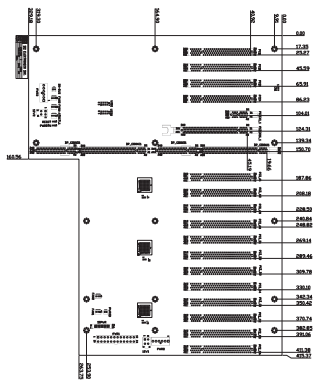

## PXE-12S-R10

Mounting holes compatible with PCI-14S

(PCIe to PCI-X Bridge)

## PXE-13S-R50

Mounting holes compatible with PCI-14S

(PCIe to PCI Bridge)

## PXE-19S-R40

Mounting holes compatible with PCI-19S

(PCIe to PCI Bridge)