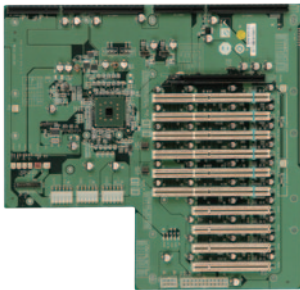

## PXE-9S2-R10

Mounting holes compatible with PCI-14S

**New**

### Ordering Information

PXE-9S2-R10	9-slot PICMG 1.3 backplane, 1 PCIe x16 w/ x16 slots, 3 PCIe x4 w/ x16 slots, 4 PCI, RoHS
RACK-305G	4U 14-slot full-size rack-mount chassis
RACK-360G	4U 14-slot full-size rack-mount chassis
RACK-3000G	4U 14-slot full-size rack-mount chassis

## PXE-12S-R10

Mounting holes compatible with PCI-14S

(PCIe to PCI-X Bridge)

## PXE-13S-R50

Mounting holes compatible with PCI-14S

(PCIe to PCI Bridge)