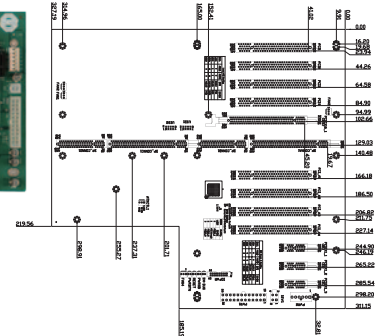

## PXE-9S2-R10

Mounting holes compatible with PCI-14S

**New**

## PXE-12S-R10

Mounting holes compatible with PCI-14S

(PCIe to PCI-X Bridge)

## PXE-13S-R50

Mounting holes compatible with PCI-14S

(PCIe to PCI Bridge)