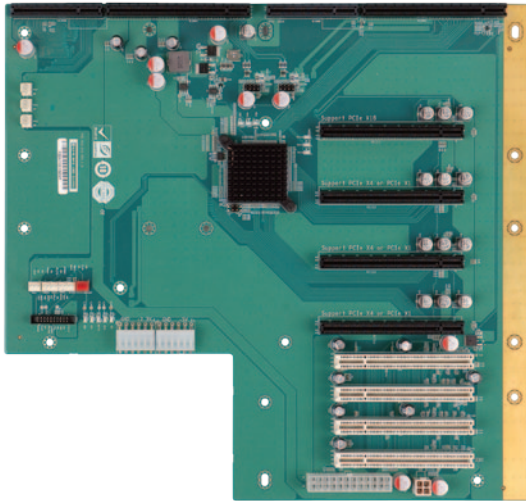

## PXE-9S2-R10

Mounting holes compatible with PCI-14S

**New**

### Ordering Information

PXE-9S2-R10	9-slot PICMG 1.3 backplane, 1 PCIe x16 w/ x16 slots, 3 PCIe x4 w/ x16 slots, 4 PCI, RoHS
RACK-305G	4U 14-slot full-size rack-mount chassis
RACK-360G	4U 14-slot full-size rack-mount chassis
RACK-3000G	4U 14-slot full-size rack-mount chassis

## PXE-12S-R10

Mounting holes compatible with PCI-14S

(PCIe to PCI-X Bridge)

## PXE-13S-R50

Mounting holes compatible with PCI-14S

(PCIe to PCI Bridge)