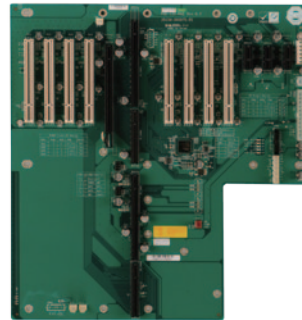

## PXE-9S2-R10

Mounting holes compatible with PCI-14S

**New**

### Ordering Information

PXE-9S2-R10	9-slot PICMG 1.3 backplane, 1 PCIe x16 w/ x16 slots, 3 PCIe x4 w/ x16 slots, 4 PCI, RoHS
RACK-305G	4U 14-slot full-size rack-mount chassis
RACK-360G	4U 14-slot full-size rack-mount chassis
RACK-3000G	4U 14-slot full-size rack-mount chassis

## PXE-12S-R10

Mounting holes compatible with PCI-14S

(PCIe to PCI-X Bridge)

## PXE-13S-R50

Mounting holes compatible with PCI-14S

(PCIe to PCI Bridge)