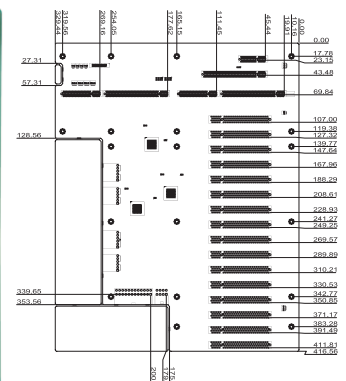

PXE-19S2-R10

Mounting holes compatible with PCI-19S

(PCIe to PCI Bridge)

Ordering Information

PXE-19S2-R10	19-slot backplane with one PCIe x16 slot, one PCIe x1 slot and sixteen PCI slots

1 Industrial Computing Solutions

2 Video Capture Solutions

3 Embedded Computing Solutions

4 Automation Control

5 ORing Network Communication

6 Power Supply/Peripherals

7 Panel Solutions Introduction