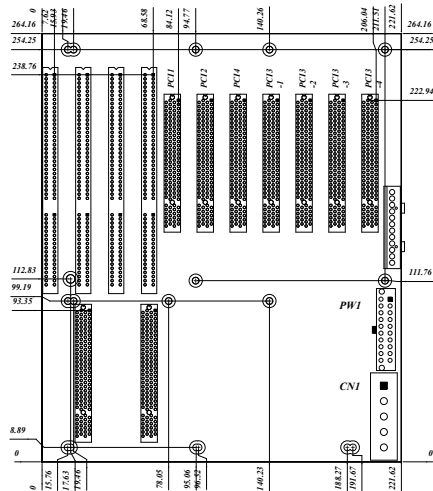

PCI-10S-RS-R40

Ordering Information

PCI-10S-RS-R40	10-slot backplane with 4 PCI slots and 5 ISA Bus slots
PAC-125G-R20	10-slot full-size industrial chassis
RACK-900G	10-slot full-size industrial chassis

PX-10S-RS-R40

Ordering Information

PX-10S-RS-R40	10-slot backplane with 7 PCI slots and 3 ISA Bus slots
PAC-125G-R20	10-slot full-size industrial chassis

PCI-10S2-RS-R40

Ordering Information

PCI-10S2-RS-R40	10-slot backplane with 4 PCI slots and 5 ISA Bus slots
RACK-900G	10-slot full-size industrial chassis