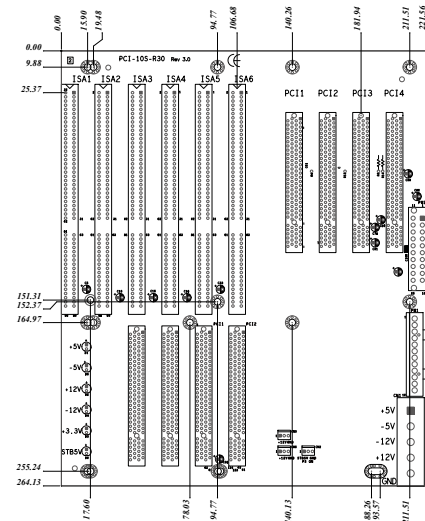

PCI-10S-RS-R40

Ordering Information

PCI-10S-RS-R40	10-slot backplane with 4 PCI slots and 5 ISA Bus slots
PAC-125G-R20	10-slot full-size industrial chassis
RACK-900G	10-slot full-size industrial chassis

PX-10S-RS-R40

Ordering Information

PX-10S-RS-R40	10-slot backplane with 7 PCI slots and 3 ISA Bus slots
PAC-125G-R20	10-slot full-size industrial chassis

PCI-10S2-RS-R40

Ordering Information

PCI-10S2-RS-R40	10-slot backplane with 4 PCI slots and 5 ISA Bus slots
RACK-900G	10-slot full-size industrial chassis