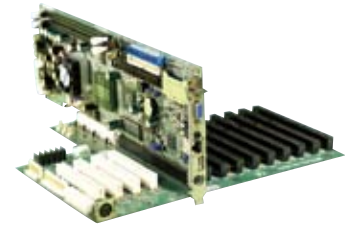

# PCI/PX Backplane

Support PCI and ISA Slot on one backplane ! For PICMG1.0 Single board computer

The advantages of using this series of PICMG1.0 cards are numerous:

1. Supports standard PICMG version 1.0 slot on the PCI/PX series passive backplane.
2. Compatible with all available PCI/ISA cards PCI/PX backplane is also integrated with the ROCKY series Card slot.

## Selection Guide

PAC series wall-mount Chassis

4U Rack-mount Chassis

2U Rack-mount Chassis

Model	PCI-4S-RS-R40	PCI-5S-RS-R40	PCI-5S2A-R40 PCI-5S2-RS-R40	PCI-6S-RS-R40	PCI-7S-RS-R40	PCI-8S-RS-R40	PX-8S-RS-R40
Total Slot	4	5	5	6	7	8	8
PCI Slot	3	3	4	4	4	4	6
ISA Slot	1	2	1	2	3	4	2
PSU Type	ATX/AT	ATX/AT	ATX/AT	ATX/AT	ATX/AT	ATX/AT	ATX/AT
Chassis	PAC-42GF-R20		RACK-500G-R20	PAC-106G-R20 PAC-107G-R20 PAC-1000G	PAC-1700G		

Model	PCI-10S-RS-R40	PX-10S-RS-R40	PCI-10S2-RS-R40	PCI-12S-RS-R40	PCI-13SD-RS-R40	PCI-14S-RS-R40	PCI-14S2-RS-R40
Total Slot	10	10	10	12	13	14	14
PCI Slot	4	7	4	4	3+4	4	4
ISA Slot	5	3	5	7	3+3	9	8
PSU Type	ATX/AT	ATX/AT	ATX/AT	ATX/AT	ATX/AT	ATX/AT	ATX/AT
Chassis	PAC-125G-R20 RACK-900G	PAC-125G-R20	RACK-900G	RACK-814G-R20 RACK-3000G-R20	RACK-305G-R20 RACK-360G-R20 RACK-814G-R20 RACK-3000G-R20	RACK-814G-R20	RACK-305G-R20 RACK-360G-R20 RACK-814G-R20 RACK-3000G-R20
Note					for Dual System		