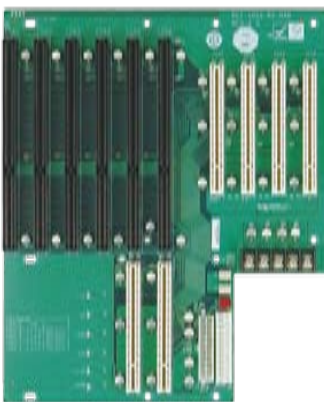

PCI-10S2-RS-R40

Ordering Information

PCI-10S2-RS-R40	10-slot backplane with 4 PCI slots and 5 ISA Bus slots
RACK-900G	10-slot full-size industrial chassis