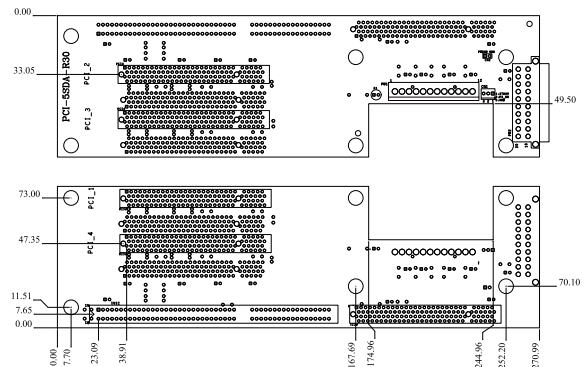

PCI-5SDA-RS-R40 2U Type

Right Side

Left Side

Ordering Information

PCI-5SDA-RS-R40	2U chassis backplane with four PCI slots
RACK-220G	2U Rack-mount Industrial Chassis
RACK-2000G	2U Rack-mount Industrial Chassis

PCI-6SD-RS-R40/PCI-6SR-RS-30 (AT mode)

Right Side

2U Type

Left Side

Ordering Information

PCI-6SD-RS-R40	2U chassis backplane with two PCI slots and two ISA Bus slots
RACK-220G	2U Rack-mount Industrial Chassis
RACK-2000G	2U Rack-mount Industrial Chassis