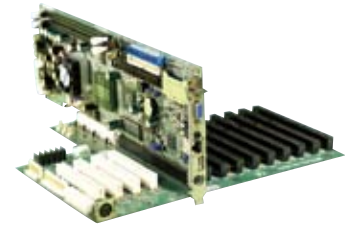

PCI/PX Backplane

Support PCI and ISA Slot on one backplane ! For PICMG1.0 Single board computer

The advantages of using this series of PICMG1.0 cards are numerous:

1. Supports standard PICMG version 1.0 slot on the PCI/PX series passive backplane.
2. Compatible with all available PCI/ISA cards PCI/PX backplane is also integrated with the ROCKY series Card slot.

Selection Guide

 PAC series wall-mount Chassis

 4U Rack-mount Chassis

 2U Rack-mount Chassis

							
							
Model	PCI-4S-RS-R40	PCI-5S-RS-R40	PCI-5S2A-R40 PCI-5S2-RS-R40	PCI-6S-RS-R40	PCI-7S-RS-R40	PCI-8S-RS-R40	PX-8S-RS-R40
Total Slot	4	5	5	6	7	8	8
PCI Slot	3	3	4	4	4	4	6
ISA Slot	1	2	1	2	3	4	2
PSU Type	ATX/AT	ATX/AT	ATX/AT	ATX/AT	ATX/AT	ATX/AT	ATX/AT
Chassis	PAC-42GF-R20		RACK-500G-R20	PAC-106G-R20 PAC-107G-R20 PAC-1000G	PAC-1700G		

							
							
Model	PCI-10S-RS-R40	PX-10S-RS-R40	PCI-10S2-RS-R40	PCI-12S-RS-R40	PCI-13SD-RS-R40	PCI-14S-RS-R40	PCI-14S2-RS-R40
Total Slot	10	10	10	12	13	14	14
PCI Slot	4	7	4	4	3+4	4	4
ISA Slot	5	3	5	7	3+3	9	8
PSU Type	ATX/AT	ATX/AT	ATX/AT	ATX/AT	ATX/AT	ATX/AT	ATX/AT
Chassis	PAC-125G-R20 RACK-900G	PAC-125G-R20	RACK-900G	RACK-814G-R20 RACK-3000G-R20	RACK-305G-R20 RACK-360G-R20 RACK-814G-R20 RACK-3000G-R20	RACK-814G-R20	RACK-305G-R20 RACK-360G-R20 RACK-814G-R20 RACK-3000G-R20
Note					for Dual System		

PCI-5SD5-RS-R40 2U Type

Right Side

Left Side

Ordering Information

PCI-5SD5-RS-R40	2U chassis backplane with four PCI slots
RACK-220G	2U Rack-mount Industrial Chassis
RACK-2000G	2U Rack-mount Industrial Chassis