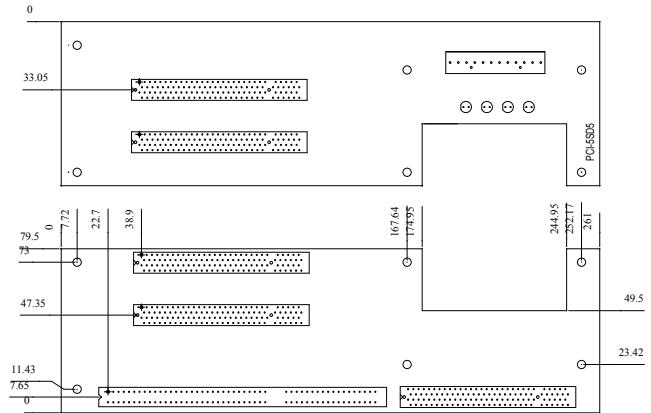

PCI-5SD5-RS-R40 2U Type

Right Side

Left Side

Ordering Information

PCI-5SD5-RS-R40	2U chassis backplane with four PCI slots
RACK-220G	2U Rack-mount Industrial Chassis
RACK-2000G	2U Rack-mount Industrial Chassis