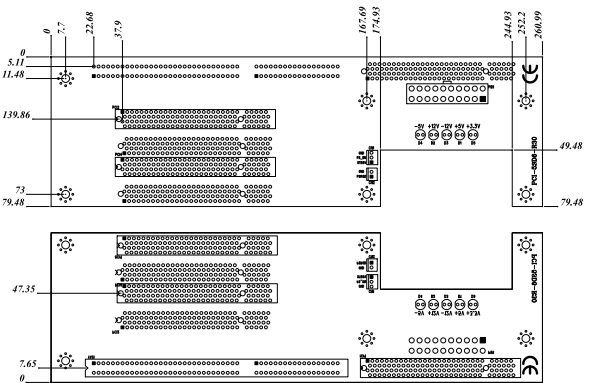

PCI-5SD6-RS-R40 2U Type

Right Side

Left Side

Ordering Information

PCI-5SD6-RS-R40	2U chassis backplane with four PCI slots
RACK-220G	2U Rack-mount Industrial Chassis
RACK-2000G	2U Rack-mount Industrial Chassis