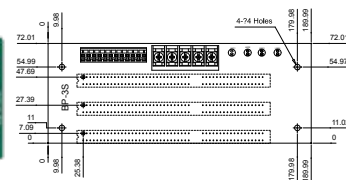

BP-3S-RS-R40

Ordering Information

BP-3S-RS-R40	3-slot backplane with three ISA buses
PAC-53GH	3-slot half-size industrial chassis
PR-1300G	3-slot half-size industrial chassis