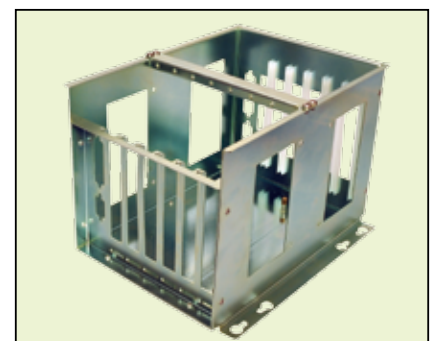

BP series Backplane

*Support ISA Slot on one backplane !
For Half size ISA only Single Board Computer*

The advantages of using this series of ISA cards are numerous:

1. Supports standard ISA slot on the BP series passive backplane.
2. Compatible with all available ISA cards BP backplane is also integrated with the ROCKY series ISA Card slot.

Selection Guide

 PAC series wall-mount Chassis

 4U Rack-mount Chassis

Model	BP-3S-RS	BP-4S-RS	BP-5S-RS	BP-6S-RS
Total Slot	3	4	5	6
ISA Slot	3	4	5	6
PSU Type	AT	AT	AT	AT
Chassis	PAC-53GH PR-1300G	PAC-400G PAC-42GH	PR-1500G	PAC-52G, PAC-106G-R20 PAC-107G-R20, PAC-1000G

Model	BP-7S-RS	BP-8S-RS	BP-10S-RS	BP-14S-RS
Total Slot	7	8	10	14
ISA Slot	7	8	10	14
PSU Type	AT	AT	AT	AT
Chassis	PAC-700G PAC-1700G		PAC-125G-R20 RACK-3400G	RACK-305G-R20 RACK-360G-R20 RACK-814G-R20 RACK-3000G-R20

BP-3S-RS-R40

Ordering Information

BP-3S-RS-R40	3-slot backplane with three ISA buses
PAC-53GH	3-slot half-size industrial chassis
PR-1300G	3-slot half-size industrial chassis

BP-4S-RS-R40

Ordering Information