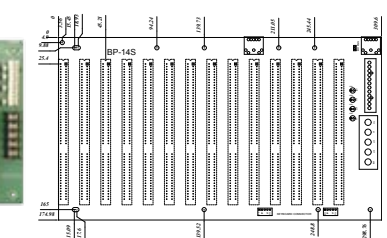

BP-8S-RS-R41	8-slot backplane with eight ISA buses
--------------	---------------------------------------

BP-10S-RS-R40

Ordering Information

BP-10S-RS-R40	10-slot backplane with ten ISA buses
PAC-125G-R20	10-slot full-size industrial chassis
RACK-3400G	4U rack-mount chassis

BP-14S-RS-R40

Ordering Information

BP-14S-RS-R40	14-slot backplane with 14 ISA buses
RACK-305G-R20	4U rack-mount chassis
RACK-360G-R20	4U rack-mount chassis
RACK-814G-R20	4U rack-mount chassis
RACK-3000G-R20	4U rack-mount chassis