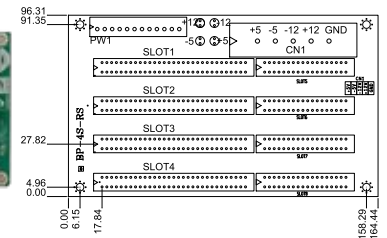

Model	BP-7S-RS	BP-8S-RS	BP-10S-RS	BP-14S-RS
Total Slot	7	8	10	14
ISA Slot	7	8	10	14
PSU Type	AT	AT	AT	AT
Chassis	PAC-700G PAC-1700G		PAC-125G-R20 RACK-3400G	RACK-305G-R20 RACK-360G-R20 RACK-814G-R20 RACK-3000G-R20

BP-3S-RS-R40

Ordering Information

BP-3S-RS-R40	3-slot backplane with three ISA buses
PAC-53GH	3-slot half-size industrial chassis
PR-1300G	3-slot half-size industrial chassis

BP-4S-RS-R40

Ordering Information