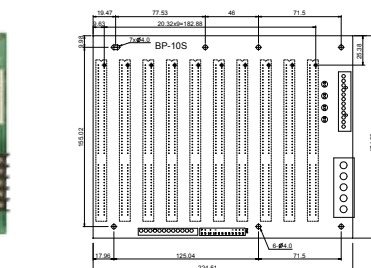

BP-7S-RS-R40

Ordering Information

BP-7S-RS-R40	7-slot backplane with seven ISA buses
PAC-700G	7-slot half-size industrial chassis
PAC-1700G	7-slot full-size industrial chassis

BP-8S-RS-R41

Ordering Information

BP-8S-RS-R41	8-slot backplane with eight ISA buses
--------------	---------------------------------------

BP-10S-RS-R40

Ordering Information

BP-10S-RS-R40	10-slot backplane with ten ISA buses
PAC-125G-R20	10-slot full-size industrial chassis
RACK-3400G	4U rack-mount chassis