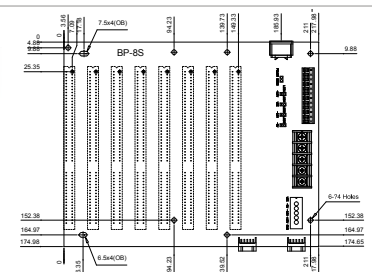

BP-8S-RS-R41

Ordering Information

BP-8S-RS-R41	8-slot backplane with eight ISA buses