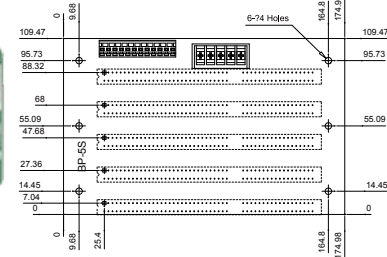

BP-3S-RS-R40

Ordering Information

BP-3S-RS-R40	3-slot backplane with three ISA buses
PAC-53GH	3-slot half-size industrial chassis
PR-1300G	3-slot half-size industrial chassis

BP-4S-RS-R40

Ordering Information

BP-4S-RS-R40	4-slot backplane with four ISA buses
PAC-400G	4-slot half-size industrial chassis
PAC-42GH	4-slot half-size industrial chassis

BP-5S-RS-R40

Ordering Information

BP-5S-RS-R40	5-slot backplane with five ISA buses
PR-1500G	5-slot half-size industrial chassis