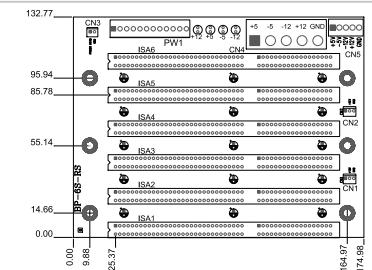

BP-4S-RS-R40	4-slot backplane with four ISA buses
PAC-400G	4-slot half-size industrial chassis
PAC-42GH	4-slot half-size industrial chassis

BP-5S-RS-R40

Ordering Information

BP-5S-RS-R40	5-slot backplane with five ISA buses
PR-1500G	5-slot half-size industrial chassis

BP-6S-RS-R40

Ordering Information

BP-6S-RS-R40	6-slot backplane with six ISA buses
PAC-52G	6-slot half-size industrial chassis
PAC-106G	6-slot full-size industrial chassis
PAC-107G-R20	6-slot full-size industrial chassis
PAC-1000G	6-slot full-size industrial chassis