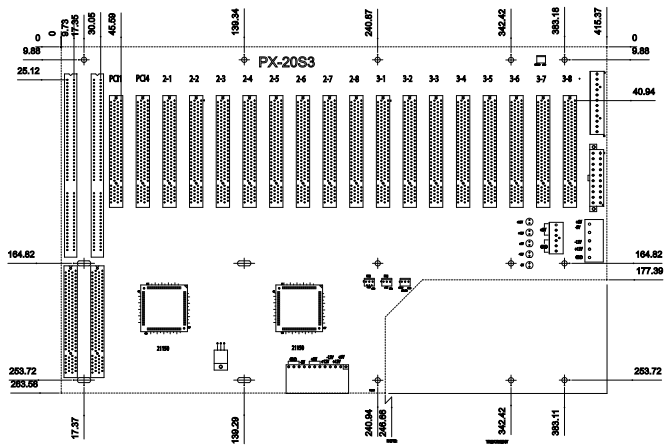

PX-20S2-RS-R40

Ordering Information

PCI-20S2-RS-R40	20-slot backplane with 17 PCI slots and 3 ISA Bus slots
RACK-3200G-R20	4U rack-mount industrial chassis
RACK-3035G-R20	4U rack-mount industrial chassis

PX-20S3-RS-R40

Ordering Information

PCI-20S3-RS-R40	20-slot backplane with 18 PCI slots and 1 ISA Bus slots
RACK-3200G-R20	4U rack-mount industrial chassis
RACK-3035G-R20	4U rack-mount industrial chassis