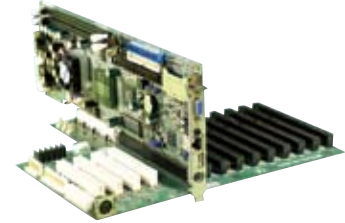

PCI/PX Backplane

Support PCI and ISA Slot on one backplane ! For PICMG1.0 Single board computer

The advantages of using this series of PICMG1.0 cards are numerous:

1. Supports standard PICMG version 1.0 slot on the PCI/PX series passive backplane.
2. Compatible with all available PCI/ISA cards PCI/PX backplane is also integrated with the ROCKY series Card slot.

Selection Guide

PAC series wall-mount Chassis

4U Rack-mount Chassis

2U Rack-mount Chassis

Model	PCI-4S-RS-R40	PCI-5S-RS-R40	PCI-5S2A-R40 PCI-5S2-RS-R40	PCI-6S-RS-R40	PCI-7S-RS-R40	PCI-8S-RS-R40	PX-8S-RS-R40
Total Slot	4	5	5	6	7	8	8
PCI Slot	3	3	4	4	4	4	6
ISA Slot	1	2	1	2	3	4	2
PSU Type	ATX/AT	ATX/AT	ATX/AT	ATX/AT	ATX/AT	ATX/AT	ATX/AT
Chassis	PAC-42GF-R20		RACK-500G-R20	PAC-106G-R20 PAC-107G-R20 PAC-1000G	PAC-1700G		

Model	PCI-10S-RS-R40	PX-10S-RS-R40	PCI-10S2-RS-R40	PCI-12S-RS-R40	PCI-13SD-RS-R40	PCI-14S-RS-R40	PCI-14S2-RS-R40
Total Slot	10	10	10	12	13	14	14
PCI Slot	4	7	4	4	3+4	4	4
ISA Slot	5	3	5	7	3+3	9	8
PSU Type	ATX/AT	ATX/AT	ATX/AT	ATX/AT	ATX/AT	ATX/AT	ATX/AT
Chassis	PAC-125G-R20 RACK-900G	PAC-125G-R20	RACK-900G	RACK-814G-R20 RACK-3000G-R20	RACK-305G-R20 RACK-360G-R20 RACK-814G-R20 RACK-3000G-R20	RACK-814G-R20	RACK-305G-R20 RACK-360G-R20 RACK-814G-R20 RACK-3000G-R20
Note					for Dual System		

Model	PCI-14S3-RS-R40	PX-18SQ-RS-R40	PX-14S2-RS-R40	PX-14S3-RS-R40	PX-14S5-RS-R40	PCI-19S-RS-R40	PX-20S2-RS-R40	PX-20S3-RS-R40
Total Slot	14	18	14	14	14	19	20	20
PCI Slot	4	12	7	12	7	4	17	18
ISA Slot	9	2	6	2	6	14	3	1
PSU Type	ATX/AT	ATX	ATX/AT	ATX/AT	ATX/AT	ATX/AT	ATX/AT	ATX/AT
Chassis	RACK-305G RACK-360G RACK-814G RACK-3000G	RACK-4000B	RACK-814G RACK-3000G	RACK-305G RACK-360G RACK-814G RACK-3000G	RACK-305G RACK-360G RACK-814G RACK-3000G	RACK-3200G RACK-3035G	RACK-3200G RACK-3035G	RACK-3200G RACK-3035G