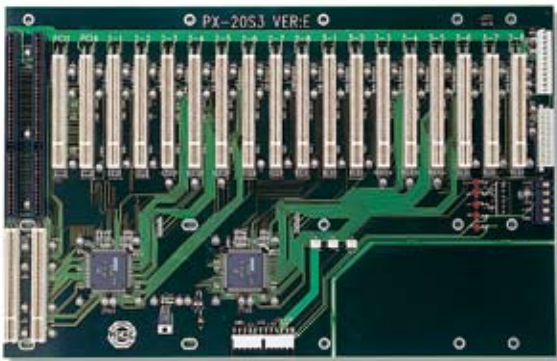

PCI/PX Backplane

Support PCI and ISA Slot on one backplane ! For PICMG1.0 Single board computer

The advantages of using this series of PICMG1.0 cards are numerous:

1. Supports standard PICMG version 1.0 slot on the PCI/PX series passive backplane.
2. Compatible with all available PCI/ISA cards PCI/PX backplane is also integrated with the ROCKY series Card slot.

PX-20S2-RS-R40

Ordering Information

PCI-20S2-RS-R40	20-slot backplane with 17 PCI slots and 3 ISA Bus slots
RACK-3200G-R20	4U rack-mount industrial chassis
RACK-3035G-R20	4U rack-mount industrial chassis

PX-20S3-RS-R40

Ordering Information

PCI-20S3-RS-R40	20-slot backplane with 18 PCI slots and 1 ISA Bus slots
RACK-3200G-R20	4U rack-mount industrial chassis
RACK-3035G-R20	4U rack-mount industrial chassis