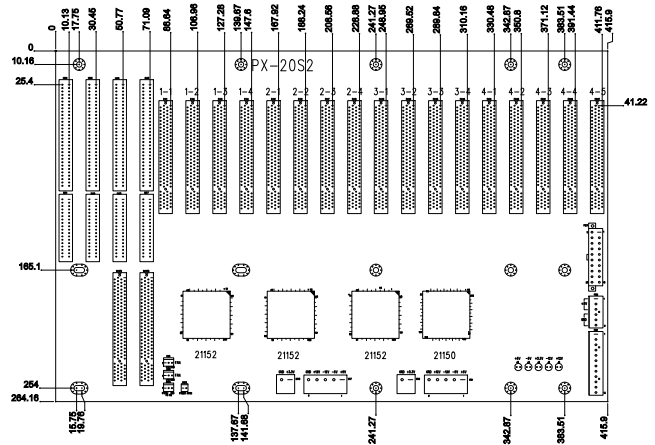

Model	PCI-14S3-RS-R40	PX-18SQ-RS-R40	PX-14S2-RS-R40	PX-14S3-RS-R40	PX-14S5-RS-R40	PCI-19S-RS-R40	PX-20S2-RS-R40	PX-20S3-RS-R40
Total Slot	14	18	14	14	14	19	20	20
PCI Slot	4	12	7	12	7	4	17	18
ISA Slot	9	2	6	2	6	14	3	1
PSU Type	ATX/AT	ATX	ATX/AT	ATX/AT	ATX/AT	ATX/AT	ATX/AT	ATX/AT
Chassis	RACK-305G RACK-360G RACK-814G RACK-3000G	RACK-4000B	RACK-814G RACK-3000G	RACK-305G RACK-360G RACK-814G RACK-3000G	RACK-305G RACK-360G RACK-814G RACK-3000G	RACK-3200G RACK-3035G	RACK-3200G RACK-3035G	RACK-3200G RACK-3035G

Model	PCI-2SD2-RS-R40	PCI-5SD5-RS-R40	PCI-5SD6-RS-R40	PCI-5SDA-RS-R40	PCI-6SD-RS-R40/PCI-6SR-RS-R40
Total Slot	2	6	6	6	6
PCI Slot		L2+R2	L2+R2	L2+R2	L1+R1
ISA Slot	R2				L1+R1
PSU Type	ATX/AT	AT	ATX	ATX/AT	ATX
Chassis	RACK-1150G RACK-1151G	RACK-220G RACK-2000G	RACK-220G RACK-2000G	RACK-220G RACK-2000G	RACK-220G RACK-2000G

PX-20S2-RS-R40

Ordering Information

PCI-20S2-RS-R40	20-slot backplane with 17 PCI slots and 3 ISA Bus slots
RACK-3200G-R20	4U rack-mount industrial chassis
RACK-3035G-R20	4U rack-mount industrial chassis