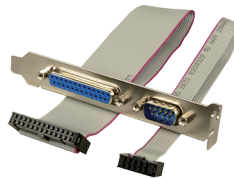

Cables and Connectors

32000-062800-RS

SATA HDD lockable round cable, 7pin, L:50cm; RoHS

Lockable Connector

32100-088600-RS

SATA power wire cable for 2 devices; L: 15cm; RoHS

CB-U320EXT

External Ultra320 SCSI Connector (68p-68p) with bracket, L:26cm

U320-CB01

Ultra 320 SCSI cable 68p-68p with Terminator, L:80cm

CB-IEEE1394

Dual port IEEE-1394 Cable with bracket, 2x(1x8p), L:25cm

Pin 1	Pin 2	Pin 3	Pin 4
+12V	GND	TPB-	TPB+
Pin 5	Pin 6	Pin 7	Pin 8
TPA-	TPA+	SHIELD	SHIELD

19800-000051-RS

Two D-9F cable with bracket, 2x(2x5p) 2.54mm pitch connector, L:23cm; RoHS

19800-000049-RS

One D-25F cable with bracket; 1x(2x13p) 2.54mm pitch connector, L:24cm; RoHS

19800-000050-RS

D-25F+D-9F cable with bracket; 1x(2x13p), 1x(2x5p) 2.54mm pitch connector, L:24cm; RoHS

32200-029400-RS

One D-9F cable with bracket, 1x(2x5p) 2.54mm pitch connector, L:50cm; RoHS

IR210L-RS

Infrared data communication adapter;RoHS

32000-000138-RS

Y cable for KB/ MS;RoHS

19800-000056-RS

TV-out Cable