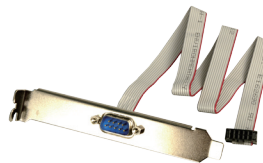

Cables and Connectors

32000-062800-RS

SATA HDD lockable round cable, 7pin, L:50cm; RoHS

Lockable Connector

32100-088600-RS

SATA power wire cable for 2 devices; L: 15cm; RoHS

CB-U320EXT

External Ultra320 SCSI Connector (68p-68p) with bracket, L:26cm

U320-CB01

Ultra 320 SCSI cable 68p-68p with Terminator, L:80cm

CB-IEEE1394

Dual port IEEE-1394 Cable with bracket, 2x(1x8p), L:25cm

Pin 1	Pin 2	Pin 3	Pin 4
+12V	GND	TPB-	TPB+
Pin 5	Pin 6	Pin 7	Pin 8
TPA-	TPA+	SHIELD	SHIELD

19800-000051-RS

Two D-9F cable with bracket, 2x(2x5p) 2.54mm pitch connector, L:23cm; RoHS

19800-000049-RS

One D-25F cable with bracket; 1x(2x13p) 2.54mm pitch connector, L:24cm; RoHS

19800-000050-RS

D-25F+D-9F cable with bracket; 1x(2x13p), 1x(2x5p) 2.54mm pitch connector, L:24cm; RoHS

32200-029400-RS

One D-9F cable with bracket, 1x(2x5p) 2.54mm pitch connector, L:50cm; RoHS

IR210L-RS

Infrared data communication adapter;RoHS

32000-000138-RS

Y cable for KB/ MS;RoHS

19800-000056-RS

TV-out Cable