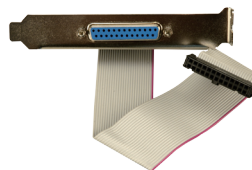

Cables and Connectors

32000-062800-RS

SATA HDD lockable round cable, 7pin, L:50cm; RoHS

Lockable Connector

32100-088600-RS

SATA power wire cable for 2 devices; L: 15cm; RoHS

CB-U320EXT

External Ultra320 SCSI Connector (68p-68p) with bracket, L:26cm

U320-CB01

Ultra 320 SCSI cable 68p-68p with Terminator, L:80cm

CB-IEEE1394

Dual port IEEE-1394 Cable with bracket, 2x(1x8p), L:25cm

Pin 1	Pin 2	Pin 3	Pin 4
+12V	GND	TPB-	TPB+
Pin 5	Pin 6	Pin 7	Pin 8
TPA-	TPA+	SHIELD	SHIELD

32000-083100-RS

HDTV output with Component, S-Video, Composite Cable support MacroVision / Overscaling, 480p / 720p / 1080i / 1080P and NTSC / PAL Support

32000-083701-RS

HDTV output with Component Cable support 480p / 720p / 1080i / 1080p

19800-000051-RS

Two D-9F cable with bracket, 2x(2x5p) 2.54mm pitch connector, L:23cm; RoHS

19800-000049-RS

One D-25F cable with bracket; 1x(2x13p) 2.54mm pitch connector, L:24cm; RoHS

19800-000050-RS

D-25F+D-9F cable with bracket; 1x(2x13p), 1x(2x5p) 2.54mm pitch connector, L:24cm; RoHS